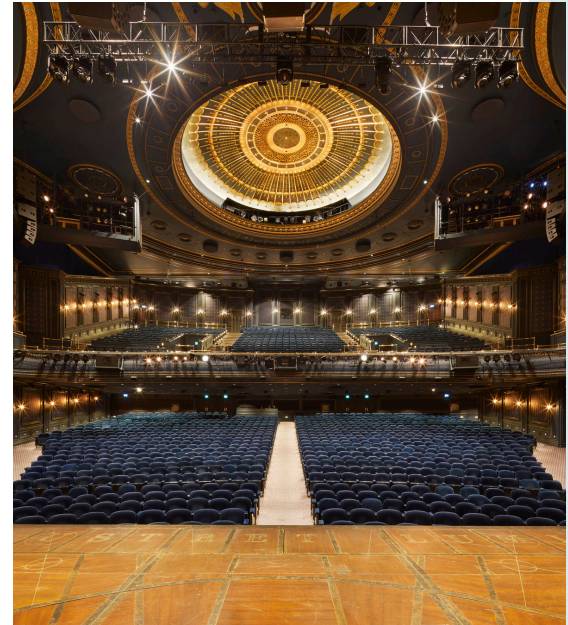

## TOUR SUMMARY

Join Hammond Tours & Travel as we watch Beetlejuice form Orchestra seating at Toronto's classic Ed Mirvish Theatre. Enjoy a flat iron dinner at the Hot House restaurant after the show.